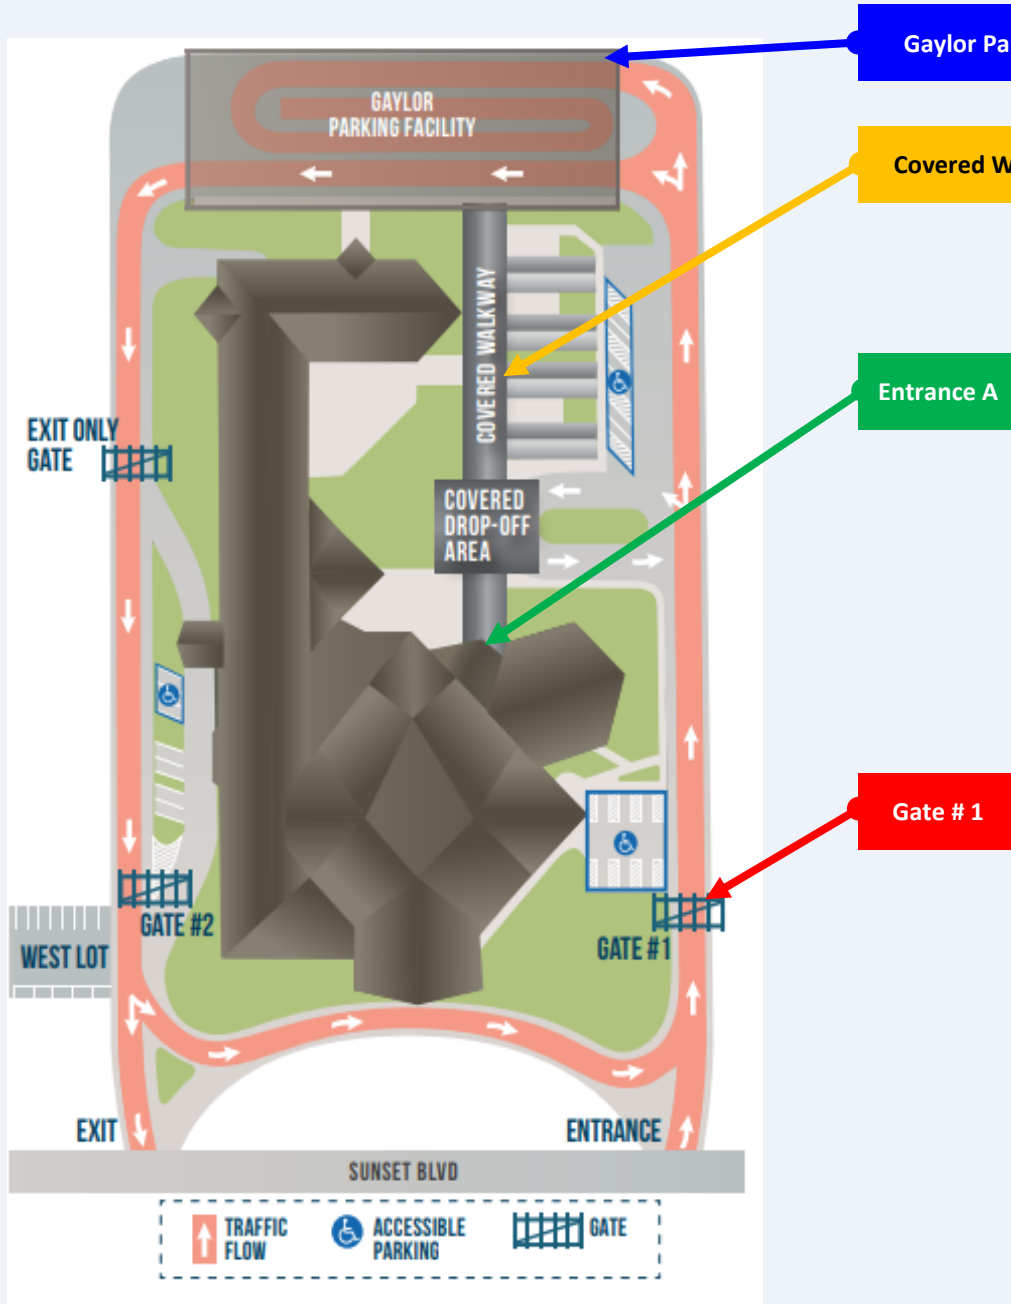

## Navigating Congregation Emanu El

After entering from Sunset Blvd, you will come upon the front of Congregation Emanu El and pass through **GATE # 1**.

After proceeding through **GATE #1** you will continue straight until you come upon the **GAYLOR PARKING FACILITY**.

Enter the **GAYLOR PARKING FACILITY** using **ENTRANCE #1** (the ramp farthest in the rear). Upon entering the parking garage, please proceed to floors 2 through 5.

After parking your vehicle please proceed down to the lowest floor of the parking garage and follow the **COVERED WALKWAY** to **ENTRANCE A**.